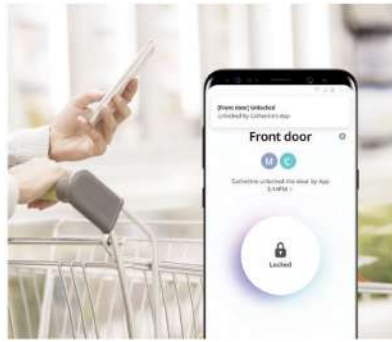

\* Available only on 'Zigbang smart door lock'  
(Mobile application)

### Smart Open (Wi-Fi)

Whether you are out of home, you can remotely unlock the door lock with mobile application.

### Real-time Access Notification

Be notified with push message on your smartphone in real-time when your family returns.

### Fingerprint Access

Just one touch with your finger to unlock the door with fast and accurate fingerprint sensor.