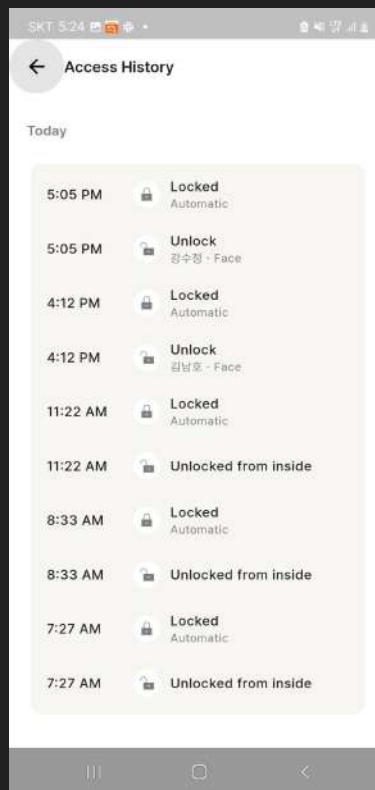

Real-time alerts when your family arrives home