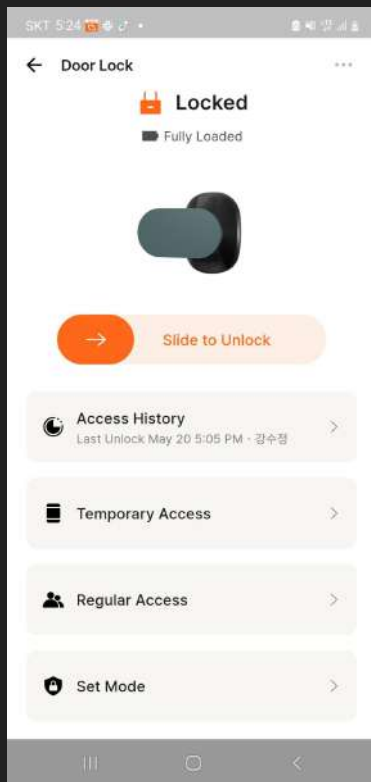

Unlock anytime, anywhere