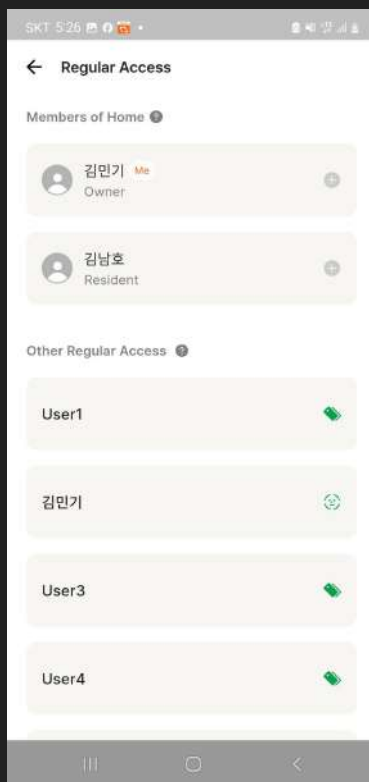

## Mobile key tag with no risk of loss

## Real-time alerts when your family arrives home

Unlock anytime, anywhere

Managing access with your family

Easily create the temporary PIN for the guest