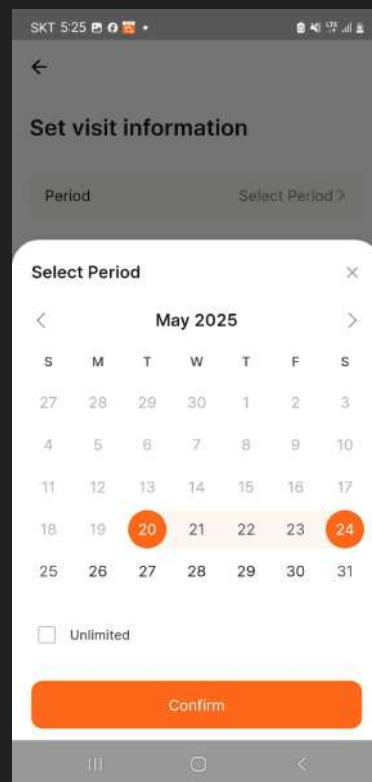

## Real-time alerts when your family arrives home

Unlock anytime, anywhere

Managing access with your family

Easily create the temporary PIN for the guest

# Haven Features

**Authentication** : Facial Recognition, RF, Mobile Key Tag, App, Fingerprint